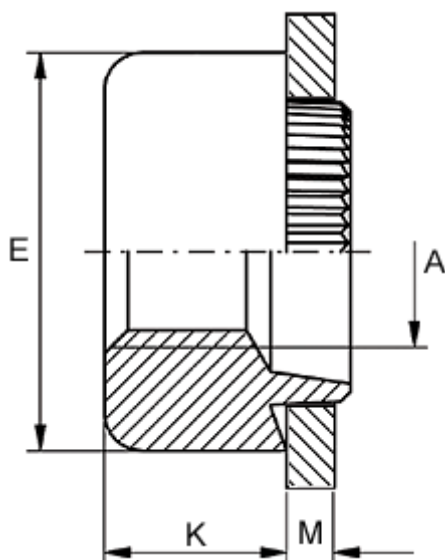

Article number: 12717000140120

Description: KLEE-coil 717 000 140.120

M14 Unhardened, zinc-pl. & chr. yellow

## Measures

Female thread A	= M14
Height K	= 10.0
Outer diameter E	= 25.0
Plate thickness	= 4.7 to 4.9
Recommended bore diameter for extreme load	= 19.0
Recommended bore diameter for normal use	= 20.0